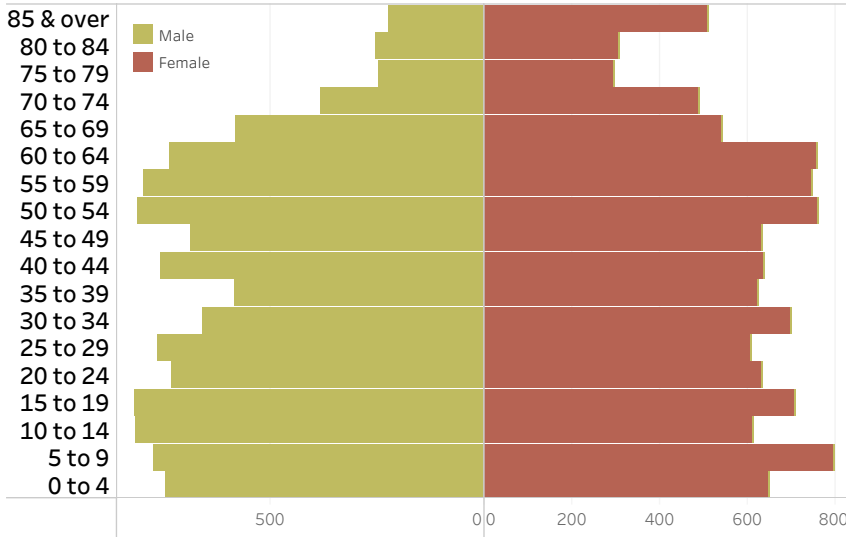

# Demographic Characteristics: Mahaska County, Iowa

2012-2016 American Community Survey 5-year period estimates (unless noted)

County  
Mahaska County

## Mahaska County total population

1850-2010 Decennial Censuses & 2015 Annual Population Estimates

## Population by age and gender

## Median age by race and Hispanic or Latino origin

Total population

Total population

39.9

38.1

41.1