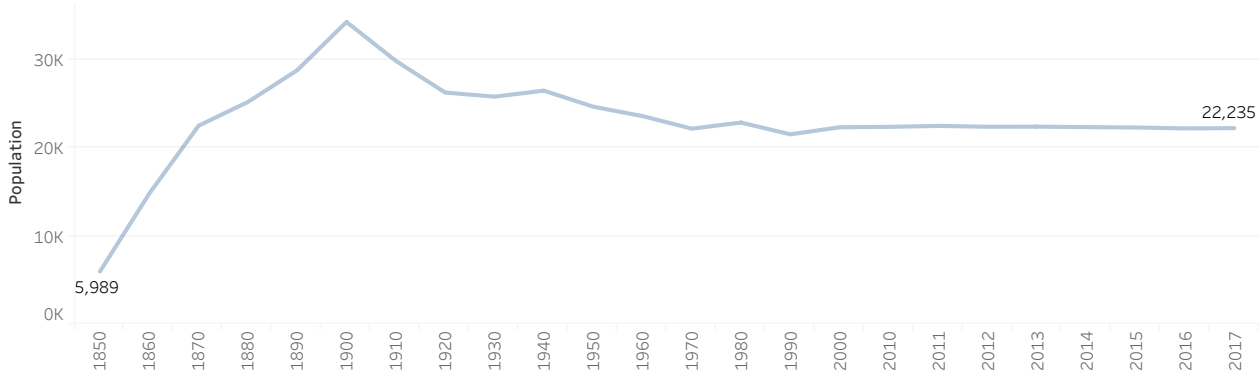

# Demographic Characteristics: Mahaska County, Iowa

2012-2016 American Community Survey 5-year period estimates (unless noted)

County  
Mahaska County

## Mahaska County total population

1850-2010 Decennial Censuses & 2015 Annual Population Estimates

## Population by age and gender

## Median age by race and Hispanic or Latino origin

Total population

Total population

39.9

38.1

41.1