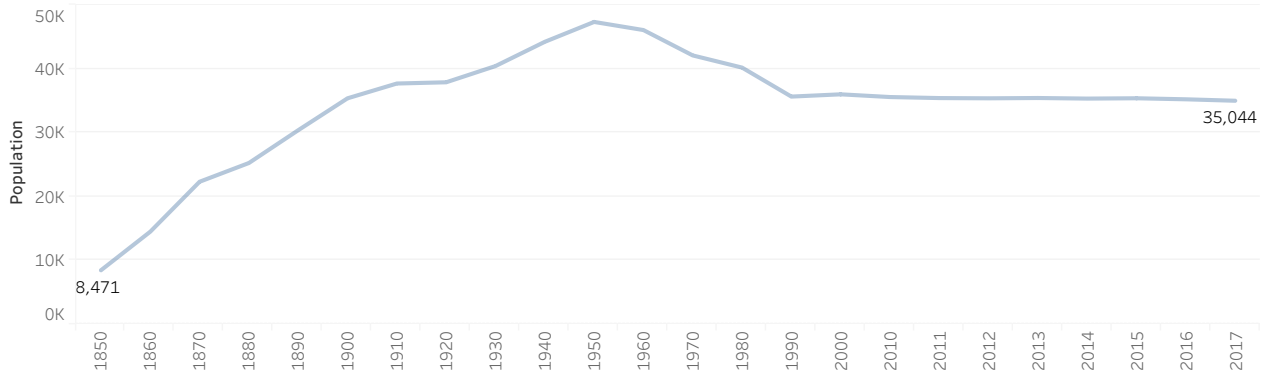

Demographic Characteristics: Wapello County, Iowa

2012-2016 American Community Survey 5-year period estimates (unless noted)

County
Wapello County

Wapello County total population

1850-2010 Decennial Censuses & 2015 Annual Population Estimates

Population by age and gender

Median age by race and Hispanic or Latino origin

Total population

Total population

39.5

38.0

41.2

Race and Hispanic Origin