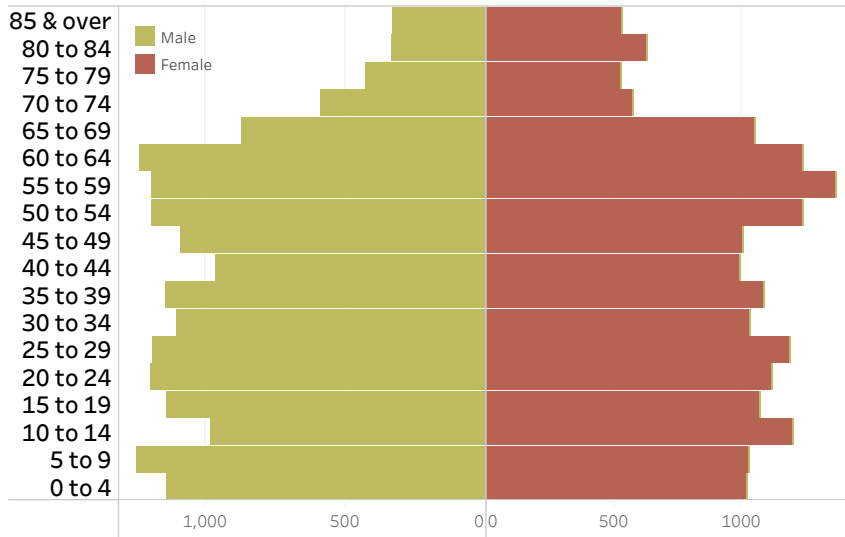

Demographic Characteristics: Wapello County, Iowa

2012-2016 American Community Survey 5-year period estimates (unless noted)

County
Wapello County

Wapello County total population

1850-2010 Decennial Censuses & 2015 Annual Population Estimates

Population by age and gender

Median age by race and Hispanic or Latino origin

Total population

Total population

39.5

38.0

41.2

Race and Hispanic Origin

| | Estimate | Percent |
|--|----------|---------|
| Total | 35,242 | |
| White | 32,003 | 90.8% |
| Black or African American | 831 | 2.4% |
| American Indian and Alaska Native | 68 | 0.2% |
| Asian | 323 | 0.9% |
| Native Hawaiian and Other Pacific Islander | 95 | 0.3% |
| Some other race | 1,446 | 4.1% |
| Two or more races | 476 | 1.4% |
| Hispanic or Latino (of any race) | 3,609 | 10.2% |